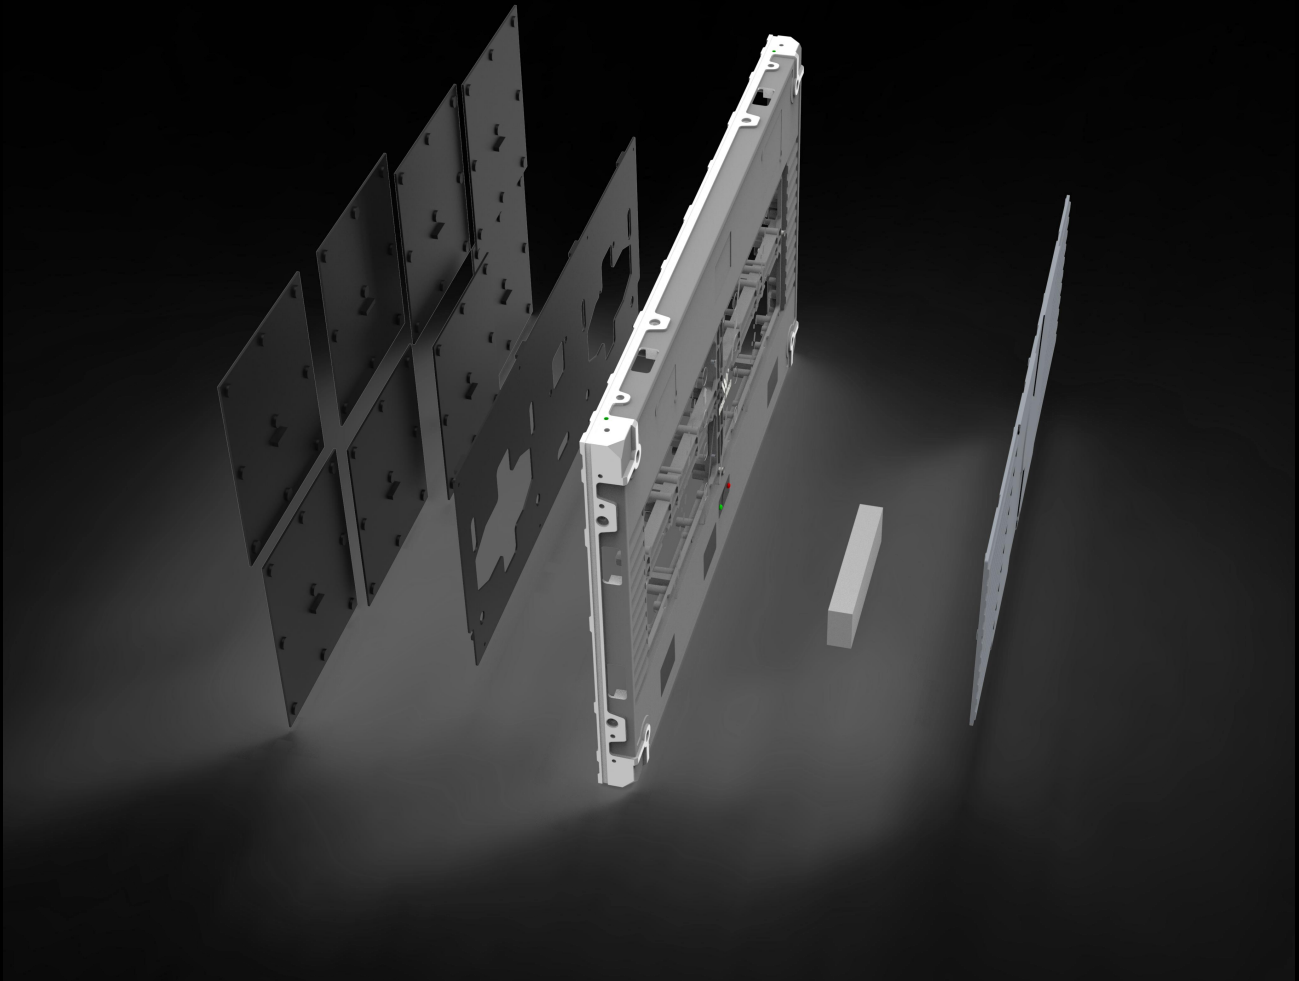

Installation and maintenance are convenient and fast, and the application scenarios are wider.

➤ **HIGH PRECISION**

The main frame and back cover are die-casted with high precision. The module supports Z-axis adjustment and the flatness is $\leq 0.1\text{mm}$

Front maintenance

Wide viewing angle

Seamless stitching

Profiled Stitching

Ultra-thin

- Ultra-thin (thickness only 29.7mm)
- Ultra-light (cabinet weight only 4kg/pc)
- All front maintenance,simple structure and easy installation
- High brightness and contrast,good color saturation

8K
ULTRA HD

HDR 3.0
ADAPTIVE

CB

CE

FC

CABINET EXPLODED VIEW

Full front maintenance design for easy installation

Due to the ultra-lightweight of the panels, they can be installed directly on wooden or concrete walls, and all parts are serviceable from the front.

DIVERSIFIED INSTALLATION METHODS

Direct wall-mounted installation, no need steel structure.

Support stacking installation, hoisting installation, wall installation, ceiling installation, etc.

8K
ULTRA HD