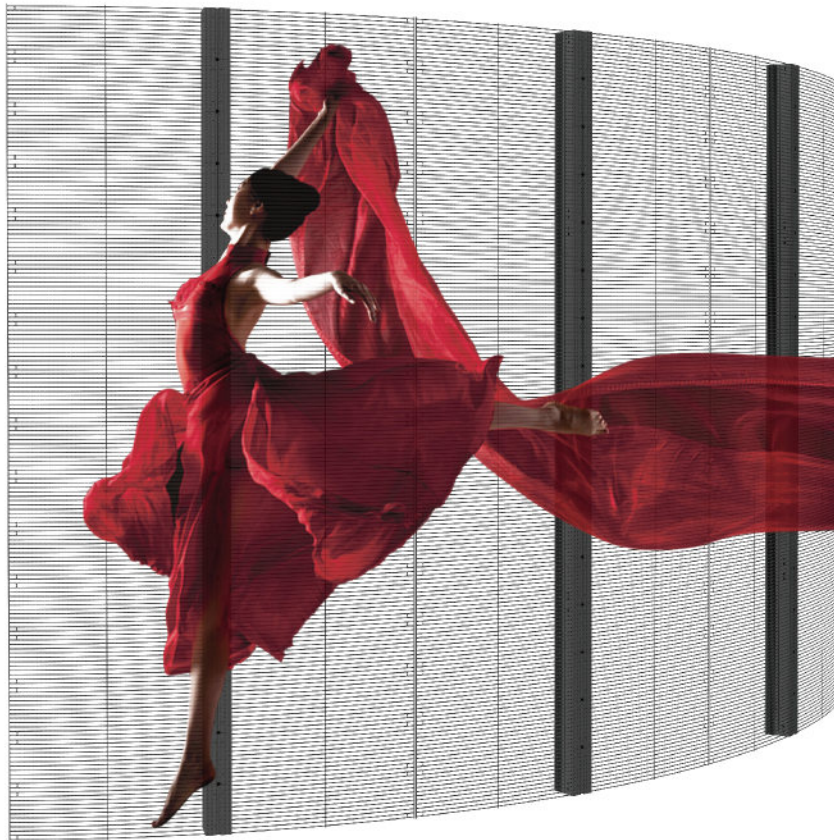

T-FAIRY SERIES

Transparent LED Display

Dancing with the glass, Fit freely.

Curved / Frameless / Customized

TF2.8, TF3.9, TF7.8, TF10.4

PRODUCT DETAILS

Transparent LED Display

FEATURES

- 1.FRAMELESS**
Higher transparent rate and lighter weight.
- 2.CURVED**
Flexible transparent LED display, could be curved.
- 3.SUPER LIGHT WEIGHT**
7kg/m², one cabinet is only 3.5kg. Save shipping cost.
- 4.HIGH TRANSPARENCY**
The transparent rate is from 45% to 85%.
- 5.CUSTOMIZED SIZE**
Modular design, the cabinet size could be customized according to on site.
- 6.EASY INSTALLATION MAINTENANCE**
Quick installation and maintenance, reduce labor cost.
- 7.OUTSTANDING APPEARANCE**
No cables are visible on backside of screen, no need complicated steel structure. Simple and clean.

T-FAIRY SERIES

Transparent LED Display

Technical Specifications

Product Model	T-FAIRY2.8	T-FAIRY3.9	T-FAIRY7.8	T-FAIRY10.4
Pixel Pitch	2.8-5.6 mm	3.9-7.8 mm	7.8-7.8 mm	10.4-10.4 mm
LED Type	SMD1921	SMD2121/1921	SMD1921	SMD1921
Cabinet Dimension	1000x500 mm	1000x500 mm	1000x500 mm	1000x500 mm
Module Size	500x125 mm	500x125 mm	500x125 mm	500x125 mm
Cabinet Weight	3.5 kg	3.5 kg	3.5 kg	3.5 kg
Cabinet Material	Aluminum	Aluminum	Aluminum	Aluminum
Driving Type	1/11	1/16;1/8	1/6	1/2
Brightness	5500 nits	1000nits;5500 nits	5500 nits	5500 nits
Max/Avg Power	800/240 W/m ²	800/240 W/m ²	800/240 W/m ²	800/240 W/m ²
Transparency	45%	65 %	65%	75%
IP Rating	IP22	IP22	IP22	IP22
Refresh Rate	>1920 Hz	>1920 Hz	>1920 Hz	>1920 Hz
Installation Type	Mounting/Hanging	Mounting/Hanging	Mounting/Hanging	Mounting/Hanging
Gray Scale	16 bit	16 bit	16 bit	16 bit
Viewing Angle	H:160°; V:160°	H:160°; V:160°	H:160°; V:160°	H:160°; V:160°
Operational Temp	-20°C~+50°C	-20°C~+50°C	-20°C~+50°C	-20°C~+50°C
Operational Humidity	10%~90% RH	10%~90% RH	10%~90% RH	10%~90% RH