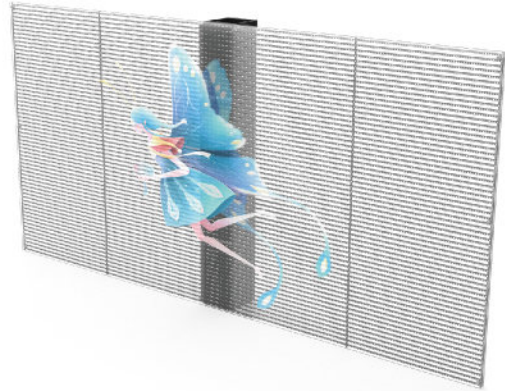

T-FAIRY SERIES

Transparent LED Display

Dancing with the glass, Fit freely.

Curved / Frameless / Customized

TF2.8, TF3.9, TF7.8, TF10.4

PRODUCT DETAILS

Transparent LED Display

FEATURES

- 1.FRAMELESS**
Higher transparent rate and lighter weight.
- 2.CURVED**
Flexible transparent LED display, could be curved.
- 3.SUPER LIGHT WEIGHT**
7kg/m², one cabinet is only 3.5kg. Save shipping cost.
- 4.HIGH TRANSPARENCY**
The transparent rate is from 45% to 85%.
- 5.CUSTOMIZED SIZE**
Modular design, the cabinet size could be customized according to on site.
- 6.EASY INSTALLATION MAINTENANCE**
Quick installation and maintenance, reduce labor cost.
- 7.OUTSTANDING APPEARANCE**
No cables are visible on backside of screen, no need complicated steel structure. Simple and clean.

T-FAIRY SERIES

Transparent LED Display

Technical Specifications

Product Model	T-FAIRY2.8	T-FAIRY3.9	T-FAIRY7.8	T-FAIRY10.4
Pixel Pitch	2.8-5.6 mm	3.9-7.8 mm	7.8-7.8 mm	10.4-10.4 mm
LED Type	SMD1921	SMD2121/1921	SMD1921	SMD1921
Cabinet Dimension	1000x500 mm	1000x500 mm	1000x500 mm	1000x500 mm
Module Size	500x125 mm	500x125 mm	500x125 mm	500x125 mm
Cabinet Weight	3.5 kg	3.5 kg	3.5 kg	3.5 kg
Cabinet Material	Aluminum	Aluminum	Aluminum	Aluminum
Driving Type	1/11	1/16;1/8	1/6	1/2
Brightness	5500 nits	1000nits;5500 nits	5500 nits	5500 nits
Max/Avg Power	800/240 W/m ²	800/240 W/m ²	800/240 W/m ²	800/240 W/m ²
Transparency	45%	65 %	65%	75%
IP Rating	IP22	IP22	IP22	IP22
Refresh Rate	>1920 Hz	>1920 Hz	>1920 Hz	>1920 Hz
Installation Type	Mounting/Hanging	Mounting/Hanging	Mounting/Hanging	Mounting/Hanging
Gray Scale	16 bit	16 bit	16 bit	16 bit
Viewing Angle	H:160°; V:160°	H:160°; V:160°	H:160°; V:160°	H:160°; V:160°
Operational Temp	-20°C~+50°C	-20°C~+50°C	-20°C~+50°C	-20°C~+50°C
Operational Humidity	10%~90% RH	10%~90% RH	10%~90% RH	10%~90% RH