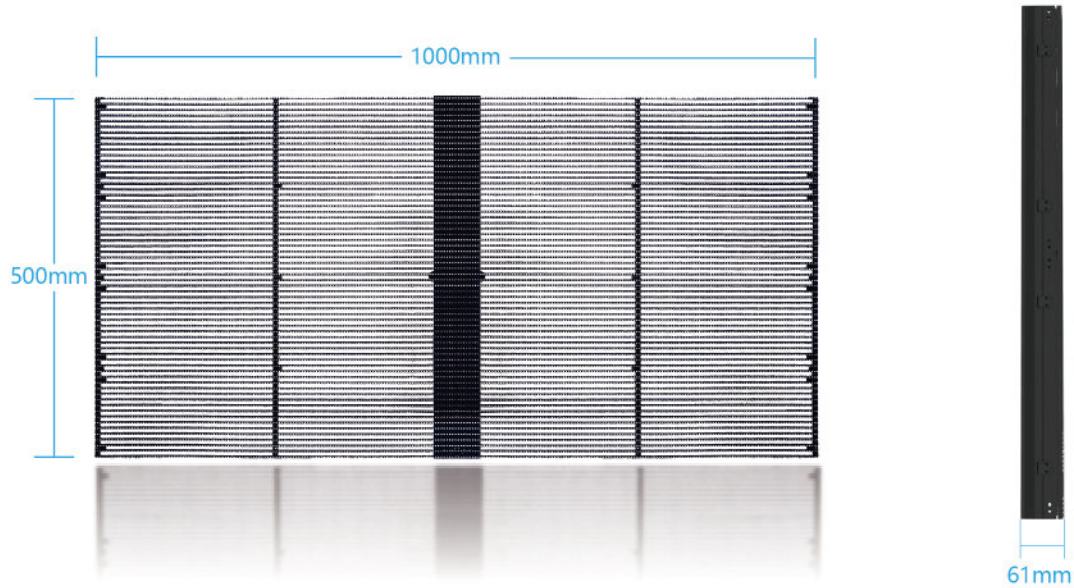

T-FAIRY SERIES

Transparent LED Display

Dancing with the glass, Fit freely.

Curved / Frameless / Customized

TF2.8, TF3.9, TF7.8, TF10.4

PRODUCT DETAILS

Transparent LED Display

FEATURES

- 1.FRAMELESS**
Higher transparent rate and lighter weight.
- 2.CURVED**
Flexible transparent LED display, could be curved.
- 3.SUPER LIGHT WEIGHT**
7kg/m², one cabinet is only 3.5kg. Save shipping cost.
- 4.HIGH TRANSPARENCY**
The transparent rate is from 45% to 85%.
- 5.CUSTOMIZED SIZE**
Modular design, the cabinet size could be customized according to on site.
- 6.EASY INSTALLATION MAINTENANCE**
Quick installation and maintenance, reduce labor cost.
- 7.OUTSTANDING APPEARANCE**
No cables are visible on backside of screen, no need complicated steel structure. Simple and clean.

T-FAIRY SERIES

Transparent LED Display

Technical Specifications

Product Model	T-FAIRY2.8	T-FAIRY3.9	T-FAIRY7.8	T-FAIRY10.4
Pixel Pitch	2.8-5.6 mm	3.9-7.8 mm	7.8-7.8 mm	10.4-10.4 mm
LED Type	SMD1921	SMD2121/1921	SMD1921	SMD1921
Cabinet Dimension	1000x500 mm	1000x500 mm	1000x500 mm	1000x500 mm
Module Size	500x125 mm	500x125 mm	500x125 mm	500x125 mm
Cabinet Weight	3.5 kg	3.5 kg	3.5 kg	3.5 kg
Cabinet Material	Aluminum	Aluminum	Aluminum	Aluminum
Driving Type	1/11	1/16;1/8	1/6	1/2
Brightness	5500 nits	1000nits;5500 nits	5500 nits	5500 nits
Max/Avg Power	800/240 W/m ²	800/240 W/m ²	800/240 W/m ²	800/240 W/m ²
Transparency	45%	65 %	65%	75%
IP Rating	IP22	IP22	IP22	IP22
Refresh Rate	>1920 Hz	>1920 Hz	>1920 Hz	>1920 Hz
Installation Type	Mounting/Hanging	Mounting/Hanging	Mounting/Hanging	Mounting/Hanging
Gray Scale	16 bit	16 bit	16 bit	16 bit
Viewing Angle	H:160°; V:160°	H:160°; V:160°	H:160°; V:160°	H:160°; V:160°
Operational Temp	-20°C~+50°C	-20°C~+50°C	-20°C~+50°C	-20°C~+50°C
Operational Humidity	10%~90% RH	10%~90% RH	10%~90% RH	10%~90% RH